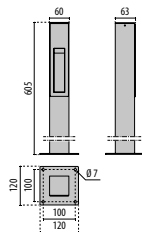

INSERT+ 1 V POST

Scan the QR-code for the latest information

- GR-94 / Metallic grey / Textured
- AN-96 / Anthracite gray / Textured

INSERT+ 1 V POST 600

IP65 - IK06

LUMINAIRE WATTAGE (W)	CLASS	DIRC	CR	KELVIN	OPTIC	BEAM ANGLE	LIGHTSOURCE LUMEN OUTPUT (lm)	LUMINAIRE LUMEN OUTPUT (lm)	COLOR / FINISH	PART NUMBER	UNICA
Power LED 220-240 V 50/60 Hz											
4	I	-	80	4000	A/EW	-	418	197	■	3118477	✓
4	I	-	80	3000	A/EW	-	377	184	■	3118475	✓
4	I	-	80	4000	A/EW	-	418	197	■	3118476	✓
4	I	-	80	3000	A/EW	-	377	184	■	3118474	✓