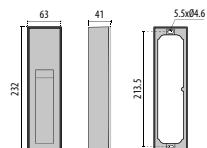

INSERT+ 1 V SM GLASS

Scan the QR-code for the latest information

- GR-94 / Metallic grey / Textured
- AN-96 / Anthracite gray / Textured
- WH-87 / White / Textured

INSERT+ 1 V SM GLASS

IP65 - IK06

LUMINAIRE WEIGHT [kg]	CLASS	EMC	CR	REGLVM	OPTIC	BEAM ANGLE	LIGHTSOURCE LUMEN OUTPUT [lm]	LUMINAIRE LUMEN OUTPUT [lm]	COLOR / FINISH	PART NUMBER	UNICA
Power LED 220-240 V 50/60 Hz											
4	I	-	80	4000	S/EW	-	418	98	■	3118470	✓
4	I	-	80	3000	S/EW	-	377	92	■	3118467	✓
4	I	-	80	4000	S/EW	-	418	98	■	3118469	✓
4	I	-	80	3000	S/EW	-	377	92	■	3118466	✓
4	I	-	80	4000	S/EW	-	418	98	□	3118468	✓
4	I	-	80	3000	S/EW	-	377	92	□	3118465	✓