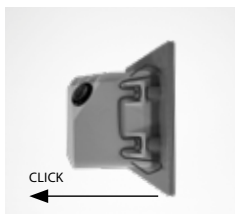

INSERT+ ZERO CLIP

Scan the QR-code for the latest information

- GR-94 / Metallic grey / Textured
- AN-96 / Anthracite gray / Textured
- WH-87 / White / Textured

INSERT+ ZERO CLIP

IP65 - IK08

LUMINAIRE WATTAGE [W]	CLASS	EMEC	CRI	KELVIN	OPTIC	BEAM ANGLE	LIGHT SOURCE LUMEN OUTPUT [lm]	LUMINAIRE LUMEN OUTPUT [lm]	COLOR / FINISH	PART NUMBER	UNICA
Power LED 220-240 V 50/60 Hz											
4.5	I	-	80	3000	A/M	-	511	142	■	3100064	✓
4.5	I	-	80	3000	A/M	-	511	142	■	3100066	✓
4.5	I	-	80	3000	A/M	-	511	142	□	3100062	✓

2700K versions are available on web