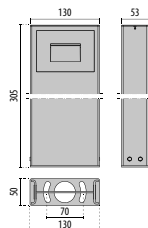

INSERT+ ZERO POST

Scan the QR-code for the latest information

- GR-94 / Metallic grey / Textured
- AN-96 / Anthracite gray / Textured

INSERT+ ZERO POST 300

IP65 - IK08

LUMINAIRE WATTAGE (W)	CLASS	DIRC	CR	KELVIN	OPTIC	BEAM ANGLE	LIGHTSOURCE LUMEN OUTPUT (lm)	LUMINAIRE LUMEN OUTPUT (lm)	COLOR / FINISH	PART NUMBER	UNICA
Power LED 220-240 V 50/60 Hz											
4	I	-	80	4000	A/W	-	483	157	■	3118129	✓
4	I	-	80	3000	A/W	-	377	151	■	3118127	✓
4	I	-	80	2700	A/W	-	435	148	■	3118125	✓
4	I	-	80	4000	A/W	-	483	157	■	3118128	✓
4	I	-	80	3000	A/W	-	377	151	■	3118126	✓
4	I	-	80	2700	A/W	-	435	148	■	3118124	✓