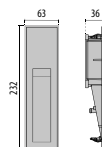

INSERT+ 1 V GLASS

Scan the QR-code for the latest information

☐ WH-87 / White / Textured

INSERT+ 1 V GLASS

IP65 - IK06

LUMINAIRE WATTAGE (W)	CLASS	EMC	CR	KELVIN	OPTIC	BEAM ANGLE	LIGHTSOURCE LUMEN OUTPUT (lm)	LUMINAIRE LUMEN OUTPUT (lm)	COLOR / FINISH	PART NUMBER	ULCA
Power LED 220-240 V 50/60 Hz											
4	I	-	80	4000	S/EW	-	418	98	☐	3118541	✓
4	I	-	80	3000	S/EW	-	377	92	☐	3118538	✓

Mandatory accessories

DESCRIPTION	COLOR	PART NUMBER	ULCA
INSERT+ 1 V GLASS			
Recessed box INSERT+ 1		310475	✓