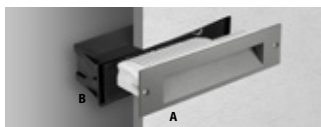

Mandatory accessories

DESCRIPTION	COLOR	PART NUMBER	UNICA
INSERT+ 1			
Recessed box INSERT+ 1		310475	✓
INSERT+ 2			
Recessed box Insert + 2		310490	✓