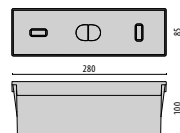

Mandatory accessories

DESCRIPTION	COLOR	PART NUMBER	UNICA
INSERT+ 1			
Recessed box INSERT+ 1		310475	✓
INSERT+ 2			
Recessed box Insert + 2		310490	✓

Complete unit

1A+1B = please order 2 codes

COMPONENTS
A luminaire
B recessed fixing kit

310490

Optional accessories

DESCRIPTION	COLOR	PART NUMBER	UNICA
INSERT+ 1			
Adaptor INSERT+ 1 (retrofit kit Insert 1)	□	310476	✓
Adaptor INSERT+ 1 (retrofit kit Insert 1)	■	310477	✓
Adaptor INSERT+ 1 (retrofit kit Insert 1)	■	310478	✓
INSERT+ 2			
Adaptor INSERT+ 2 (retrofit kit Insert 2)	□	310487	✓
Adaptor INSERT+ 2 (retrofit kit Insert 2)	■	310488	✓
Adaptor INSERT+ 2 (retrofit kit Insert 2)	■	310489	✓
Connection Kit Y 3-way Ø 14-17 mm IP68		310495	✓
Connection Kit Y 3-way Ø 7-10.5 mm IP68		310496	✓

Complete unit

1A+1C = please order 2 codes

COMPONENTS
A luminaire
C adaptor