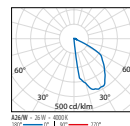

Identifying and classifying our optics