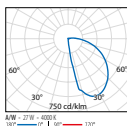

Identifying and classifying our optics