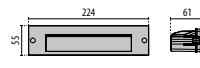

INSERT+ 1 MARINE

Scan the QR-code for the latest information

BR-10 / Natural brass / Glossy

INSERT+ 1 MARINE

IP65 - IK07

LUMINAIRE (WATTAGE [W])	CLASS	EMC	CR	KELVIN	OPTIC	BEAM ANGLE	LIGHTSOURCE LUMEN OUTPUT [lm]	LUMINAIRE LUMEN OUTPUT [lm]	COLOR / FINISH	PART NUMBER	UNICA
Power LED 220-240 V 50/60 Hz											
6	I	-	80	4000	A37/M	-	850	354	BR-10	304792	✓
6	I	-	80	3000	A37/M	-	825	325	BR-10	304791	✓