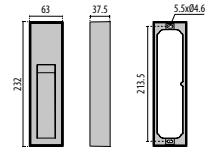

INSERT+ 1 V SM

Scan the QR-code for the latest information

- ☐ GR-94 / Metallic grey / Textured
- ☒ AN-96 / Anthracite gray / Textured
- ☐ WH-87 / White / Textured

INSERT+ 1 V SM

IP65 - IK06

LUMINAIRE (WATTAGE [W])	CLASS	EMC	CR	REGLVM	OPTIC	BEAM ANGLE	LIGHTSOURCE LUMEN OUTPUT (lm)	LUMINAIRE LUMEN OUTPUT (lm)	COLOR / FINISH	PART NUMBER	UNICA
Power LED 220-240 V 50/60 Hz											
4	I	-	80	4000	A/EW	-	418	197	☒	3118464	☒
4	I	-	80	3000	A/EW	-	377	184	☒	3118461	☒
4	I	-	80	4000	A/EW	-	418	197	☒	3118463	☒
4	I	-	80	3000	A/EW	-	377	184	☒	3118460	☒
4	I	-	80	4000	A/EW	-	418	197	☒	3118462	☒
4	I	-	80	3000	A/EW	-	377	184	☒	3118459	☒