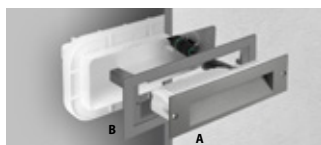

Mandatory accessories

DESCRIPTION	COLOR	PART NUMBER	UNICA
INSERT+ 1			
Recessed box INSERT+ 1		310475	✓
INSERT+ 2			
Recessed box Insert + 2		310490	✓

Complete unit

1A+1B = please order 2 codes

COMPONENTS
A luminaire
B recessed fixing kit

Optional accessories

DESCRIPTION	COLOR	PART NUMBER	UNICA
INSERT+ 1			
Adaptor INSERT+ 1 (retrofit kit Insert 1)	□	310476	✓
Adaptor INSERT+ 1 (retrofit kit Insert 1)	■	310477	✓
Adaptor INSERT+ 1 (retrofit kit Insert 1)	■	310478	✓
INSERT+ 2			
Adaptor INSERT+ 2 (retrofit kit Insert 2)	□	310487	✓
Adaptor INSERT+ 2 (retrofit kit Insert 2)	■	310488	✓
Adaptor INSERT+ 2 (retrofit kit Insert 2)	■	310489	✓
Connection Kit Y 3-way Ø 14-17 mm IP68		310495	✓
Connection Kit Y 3-way Ø 7-10.5 mm IP68		310496	✓

Complete unit

1A+1C = please order 2 codes

COMPONENTS
A luminaire
C adaptor

INSERT 1

INSERT 2